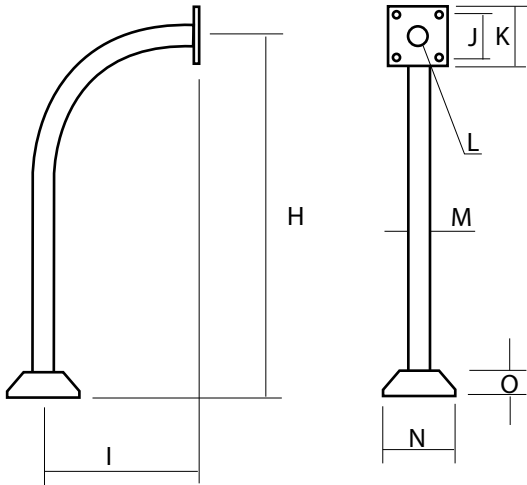

**Hood Features :**

- 0.090" aluminum housing
- 0.188" Lexan surface front plate (available without lexan)
- Hood attaches to pole mount with 4 screws (provided)
- Concealed cables
- Six tamperproof bolts available in option for the hood.
- Four hood sizes available

**Pole Features :**

- Universal Pedestal Pole Mounts : 43", 60" & 96"
- Ideal for card access, Intercom station, call bottom
- 0.125" aluminum base plate welded to pole
- Decorative pole cover at base with locking screw
- Radius 2" x 0,125" pole