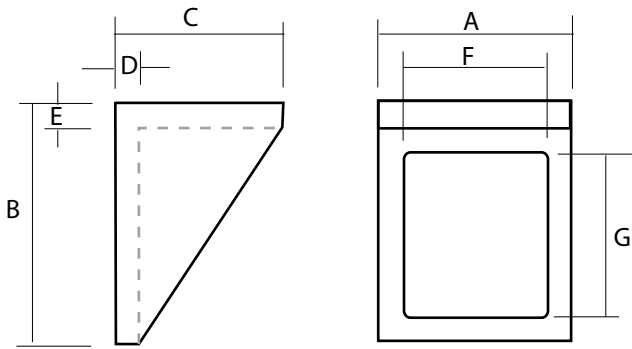

**Hood Features :**

- 0.090" aluminum housing
- 0.188" Lexan surface front plate (available without lexan)
- Hood attaches to pole mount with 4 screws (provided)
- Concealed cables
- Six tamperproof bolts available in option for the hood.
- Four hood sizes available